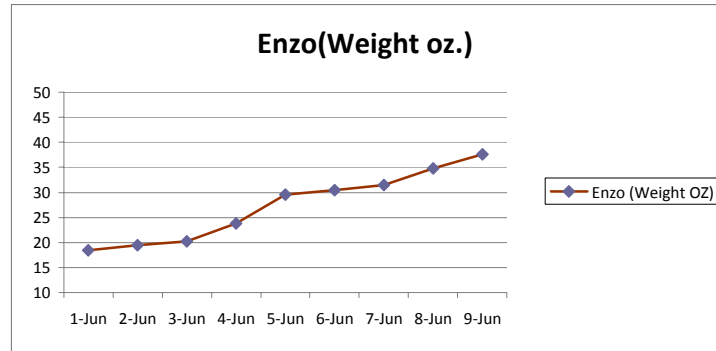

Tula and Budha Puppies Weight Table

BORN ON MAY 31, 2009

	Enzo (Weight OZ)	Miss Emerald (Weight OZ.)	Miss Mr. Black (Weight OZ.)	Mr. Red (Weight OZ.)	Miss Yellow (Weight OZ)	Miss Pink (Weight OZ)	Mr. Blue (Weight OZ.)
30-May	17.25	14.75	13.5	13	14.5	14.5	14.5
31-May	17.4	15.5	13.8	13.75	15.5	15.75	15.75
1-Jun	18.4	16.04	14.8	14.75	16	17.25	17.8
2-Jun	19.5	18.75	17	16	17.75	18.25	19.25
3-Jun	20.25	20.25	20.5	17.25	19.25	20	22.4
4-Jun	23.75	22.25	20.25	19.75	23.25	24.5	24.75
5-Jun	29.5	27.7	24.8	24.5	26.5	29.75	28.5
6-Jun	30.5	28.5	25.5	25.5	27.5	30.5	30.5
7-Jun	31.5	29.5	26.5	26	28.5	31.8	31.25
8-Jun	34.75	31.25	29.5	28.25	32	36.5	36.5
9-Jun	37.6	34.25	32.1	32.1	35.5	42.2	41.5

INDIVIDUAL GRAPHS FOR 10 DAYS

Weight chart May 31 - June 9 - all puppies