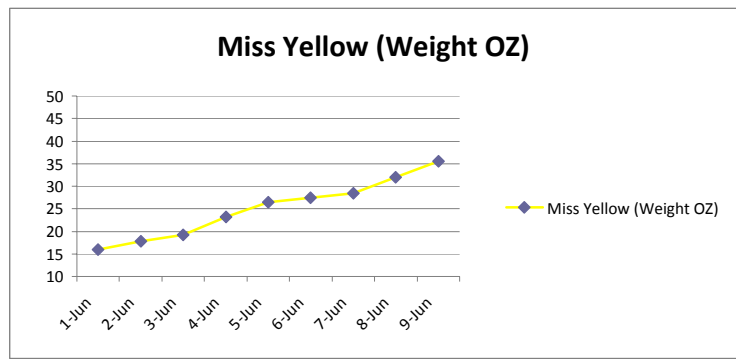

Tula and Budha Puppies Weight Table

BORN ON MAY 31, 2009

	Enzo (Weight OZ)	Miss Emerald (Weight OZ.)	Miss Mr. Black (Weight OZ.)	Mr. Red (Weight OZ.)	Miss Yellow (Weight OZ)	Miss Pink (Weight OZ)	Mr. Blue (Weight OZ.)
30-May	17.25	14.75	13.5	13	14.5	14.5	14.5
31-May	17.4	15.5	13.8	13.75	15.5	15.75	15.75
1-Jun	18.4	16.04	14.8	14.75	16	17.25	17.8
2-Jun	19.5	18.75	17	16	17.75	18.25	19.25
3-Jun	20.25	20.25	20.5	17.25	19.25	20	22.4
4-Jun	23.75	22.25	20.25	19.75	23.25	24.5	24.75
5-Jun	29.5	27.7	24.8	24.5	26.5	29.75	28.5
6-Jun	30.5	28.5	25.5	25.5	27.5	30.5	30.5
7-Jun	31.5	29.5	26.5	26	28.5	31.8	31.25
8-Jun	34.75	31.25	29.5	28.25	32	36.5	36.5
9-Jun	37.6	34.25	32.1	32.1	35.5	42.2	41.5

INDIVIDUAL GRAPHS FOR 10 DAYS

Weight chart May 31 - June 9 - all puppies