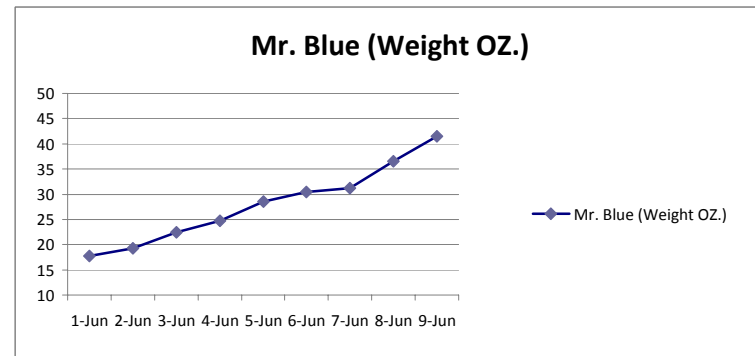

Tula and Budha Puppies Weight Table

BORN ON MAY 31, 2009

	Enzo (Weight OZ)	Miss Emerald (Weight OZ.)	Miss Mr. Black (Weight OZ.)	Mr. Red (Weight OZ.)	Miss Yellow (Weight OZ)	Miss Pink (Weight OZ)	Mr. Blue (Weight OZ.)
30-May	17.25	14.75	13.5	13	14.5	14.5	14.5
31-May	17.4	15.5	13.8	13.75	15.5	15.75	15.75
1-Jun	18.4	16.04	14.8	14.75	16	17.25	17.8
2-Jun	19.5	18.75	17	16	17.75	18.25	19.25
3-Jun	20.25	20.25	20.5	17.25	19.25	20	22.4
4-Jun	23.75	22.25	20.25	19.75	23.25	24.5	24.75
5-Jun	29.5	27.7	24.8	24.5	26.5	29.75	28.5
6-Jun	30.5	28.5	25.5	25.5	27.5	30.5	30.5
7-Jun	31.5	29.5	26.5	26	28.5	31.8	31.25
8-Jun	34.75	31.25	29.5	28.25	32	36.5	36.5
9-Jun	37.6	34.25	32.1	32.1	35.5	42.2	41.5

INDIVIDUAL GRAPHS FOR 10 DAYS

Weight chart May 31 - June 9 - all puppies