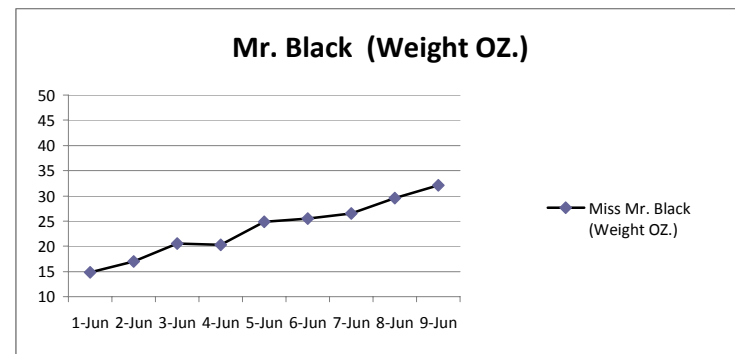

Tula and Budha Puppies Weight Table

BORN ON MAY 31, 2009

	Enzo (Weight OZ)	Miss Emerald (Weight OZ.)	Miss Mr. Black (Weight OZ.)	Mr. Red (Weight OZ.)	Miss Yellow (Weight OZ)	Miss Pink (Weight OZ)	Mr. Blue (Weight OZ.)
30-May	17.25	14.75	13.5	13	14.5	14.5	14.5
31-May	17.4	15.5	13.8	13.75	15.5	15.75	15.75
1-Jun	18.4	16.04	14.8	14.75	16	17.25	17.8
2-Jun	19.5	18.75	17	16	17.75	18.25	19.25
3-Jun	20.25	20.25	20.5	17.25	19.25	20	22.4
4-Jun	23.75	22.25	20.25	19.75	23.25	24.5	24.75
5-Jun	29.5	27.7	24.8	24.5	26.5	29.75	28.5
6-Jun	30.5	28.5	25.5	25.5	27.5	30.5	30.5
7-Jun	31.5	29.5	26.5	26	28.5	31.8	31.25
8-Jun	34.75	31.25	29.5	28.25	32	36.5	36.5
9-Jun	37.6	34.25	32.1	32.1	35.5	42.2	41.5

INDIVIDUAL GRAPHS FOR 10 DAYS

Weight chart May 31 - June 9 - all puppies