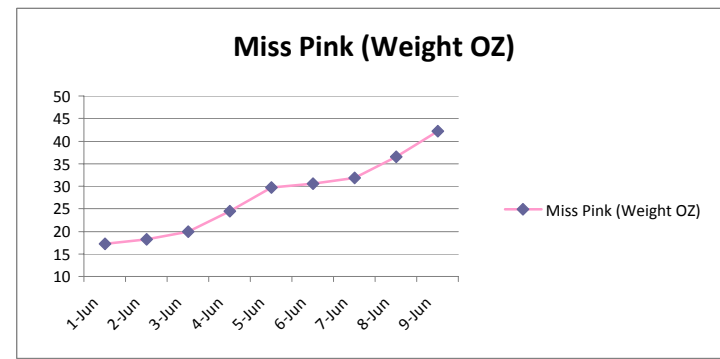

Tula and Budha Puppies Weight Table

BORN ON MAY 31, 2009

	Enzo (Weight OZ)	Miss Emerald (Weight OZ.)	Miss Mr. Black (Weight OZ.)	Mr. Red (Weight OZ.)	Miss Yellow (Weight OZ)	Miss Pink (Weight OZ)	Mr. Blue (Weight OZ.)
30-May	17.25	14.75	13.5	13	14.5	14.5	14.5
31-May	17.4	15.5	13.8	13.75	15.5	15.75	15.75
1-Jun	18.4	16.04	14.8	14.75	16	17.25	17.8
2-Jun	19.5	18.75	17	16	17.75	18.25	19.25
3-Jun	20.25	20.25	20.5	17.25	19.25	20	22.4
4-Jun	23.75	22.25	20.25	19.75	23.25	24.5	24.75
5-Jun	29.5	27.7	24.8	24.5	26.5	29.75	28.5
6-Jun	30.5	28.5	25.5	25.5	27.5	30.5	30.5
7-Jun	31.5	29.5	26.5	26	28.5	31.8	31.25
8-Jun	34.75	31.25	29.5	28.25	32	36.5	36.5
9-Jun	37.6	34.25	32.1	32.1	35.5	42.2	41.5

INDIVIDUAL GRAPHS FOR 10 DAYS

Weight chart May 31 - June 9 - all puppies