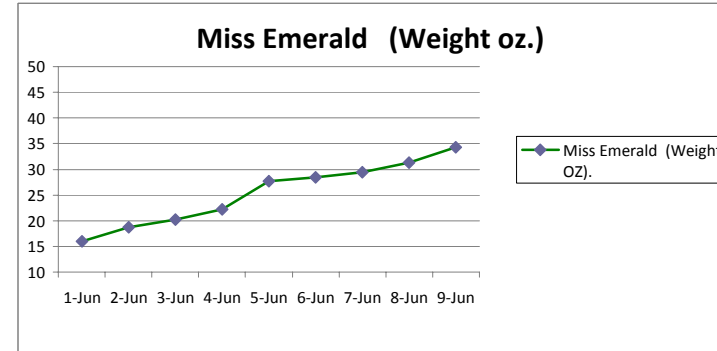

Tula and Budha Puppies Weight Table

BORN ON MAY 31, 2009

	Enzo (Weight OZ)	Miss Emerald (Weight OZ.)	Miss Mr. Black (Weight OZ.)	Mr. Red (Weight OZ.)	Miss Yellow (Weight OZ)	Miss Pink (Weight OZ)	Mr. Blue (Weight OZ.)
30-May	17.25	14.75	13.5	13	14.5	14.5	14.5
31-May	17.4	15.5	13.8	13.75	15.5	15.75	15.75
1-Jun	18.4	16.04	14.8	14.75	16	17.25	17.8
2-Jun	19.5	18.75	17	16	17.75	18.25	19.25
3-Jun	20.25	20.25	20.5	17.25	19.25	20	22.4
4-Jun	23.75	22.25	20.25	19.75	23.25	24.5	24.75
5-Jun	29.5	27.7	24.8	24.5	26.5	29.75	28.5
6-Jun	30.5	28.5	25.5	25.5	27.5	30.5	30.5
7-Jun	31.5	29.5	26.5	26	28.5	31.8	31.25
8-Jun	34.75	31.25	29.5	28.25	32	36.5	36.5
9-Jun	37.6	34.25	32.1	32.1	35.5	42.2	41.5

INDIVIDUAL GRAPHS FOR 10 DAYS

Weight chart May 31 - June 9 - all puppies