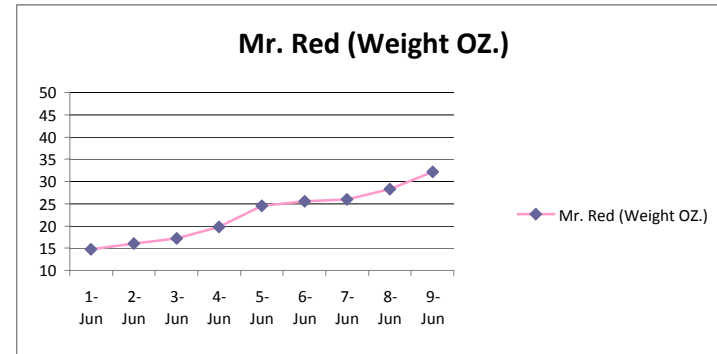

Tula and Budha Puppies Weight Table

BORN ON MAY 31, 2009

	Enzo (Weight OZ)	Miss Emerald (Weight OZ.)	Miss Mr. Black (Weight OZ.)	Mr. Red (Weight OZ.)	Miss Yellow (Weight OZ)	Miss Pink (Weight OZ)	Mr. Blue (Weight OZ.)
30-May	17.25	14.75	13.5	13	14.5	14.5	14.5
31-May	17.4	15.5	13.8	13.75	15.5	15.75	15.75
1-Jun	18.4	16.04	14.8	14.75	16	17.25	17.8
2-Jun	19.5	18.75	17	16	17.75	18.25	19.25
3-Jun	20.25	20.25	20.5	17.25	19.25	20	22.4
4-Jun	23.75	22.25	20.25	19.75	23.25	24.5	24.75
5-Jun	29.5	27.7	24.8	24.5	26.5	29.75	28.5
6-Jun	30.5	28.5	25.5	25.5	27.5	30.5	30.5
7-Jun	31.5	29.5	26.5	26	28.5	31.8	31.25
8-Jun	34.75	31.25	29.5	28.25	32	36.5	36.5
9-Jun	37.6	34.25	32.1	32.1	35.5	42.2	41.5

INDIVIDUAL GRAPHS FOR 10 DAYS

Weight chart May 31 - June 9 - all puppies